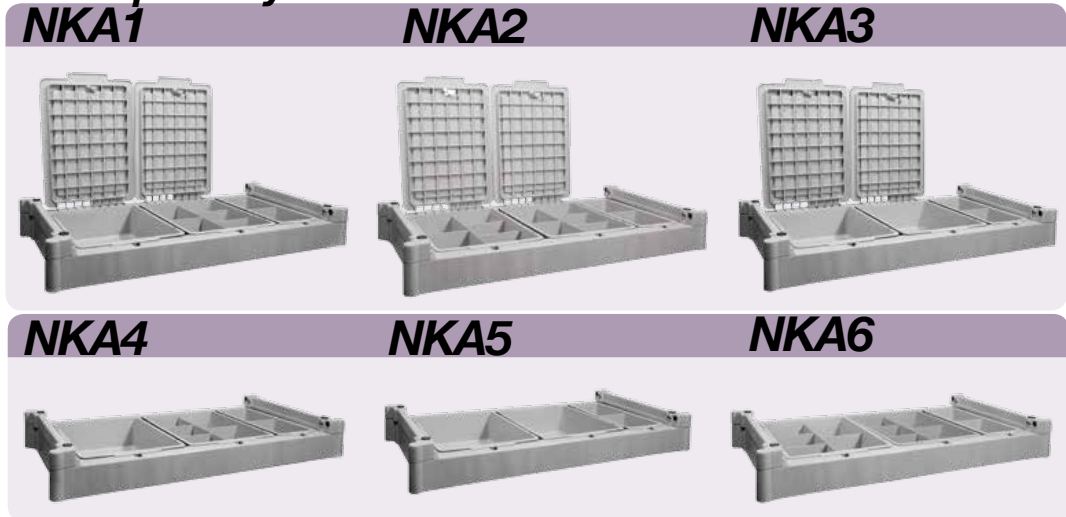

Numatic

NKA109U Housekeeping Trolley Vacuum Transit Kit

NuKeeper *Universal NKA Kits*

A complete range of accessory kits provide the specification you need with no compromise.

With the NuKeeper Universal base unit selected the user can now consider each requirement of their particular cleaning schedule. Tray kits provide a multiple of storage choices and are easily removable for replenishment of consumables. Each Hood Kit has its own merits with open, lidded and secure lockable options. Adding an end kit can further increase the versatility of each trolley including the option of adding a mopping system or vacuum platform.

NKA109 Vacuum transit kit

NKU32FF
(Flexi-Front shown with hood kit NKA12)

NuKeeper Tray Kits

CONTACT CCE TODAY +618 9249 8744

NuKeeper Hood Kits

NuKeeper End Kits

NKA1	NKA2	NKA3	NKA4	NKA5	NKA6
1 x Tray (lid)	2 x Tray (divisions / lid)	2 x Tray (lid)	1 x Tray	2 x Tray	2 x Tray (divisions)
1 x Tray (divisions / lid)	1 x Half tray	1 x Half tray	1 x Tray (divisions)	1 x Half tray	1 x Half tray
1 x Half tray	-	-	1 x Half tray	-	-
NKA7	NKA8	NKA9	NKA10	NKA11	NKA12
1 x Hood set	2 x Hood set	1 x Hood set	1 x Hood set	1 x Hood set	1 x Hood set
1 x Half tray	1 x Half tray	1 x Tray (lid)	2 x Tray (divisions / lid)	1 x Tray	1 x Tray (divisions)
-	-	1 x Half tray	1 x Half tray	1 x Half tray	1 x Half tray
NKA111	NKA112	NKA120	NKA130	NKA109	
2 x End half tray kit	2 x End full tray kit	1 x SprayMop kit	1 x Waste bin kit	1 x Vac storage	