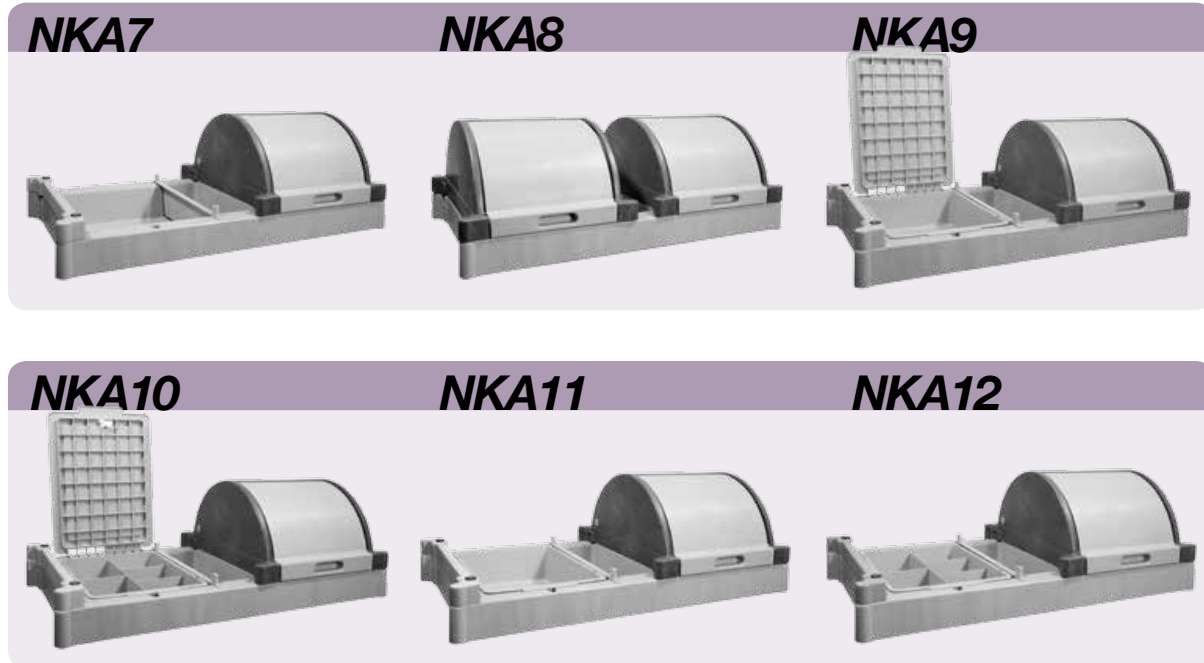

Numatic

NKA109U Housekeeping Trolley Vacuum Transit Kit

NuKeeper *Universal NKA Kits*

A complete range of accessory kits provide the specification you need with no compromise.

With the NuKeeper Universal base unit selected the user can now consider each requirement of their particular cleaning schedule. Tray kits provide a multiple of storage choices and are easily removable for replenishment of consumables. Each Hood Kit has its own merits with open, lidded and secure lockable options. Adding an end kit can further increase the versatility of each trolley including the option of adding a mopping system or vacuum platform.

NKA109 Vacuum transit kit

NKU32FF
(Flexi-Front shown with hood kit NKA12)

NuKeeper Tray Kits

CONTACT CCE TODAY +618 9249 8744

NuKeeper Hood Kits

NuKeeper End Kits

NKA1	NKA2	NKA3	NKA4	NKA5	NKA6
1 x Tray (lid)	2 x Tray (divisions / lid)	2 x Tray (lid)	1 x Tray	2 x Tray	2 x Tray (divisions)
1 x Tray (divisions / lid)	1 x Half tray	1 x Half tray	1 x Tray (divisions)	1 x Half tray	1 x Half tray
1 x Half tray	-	-	1 x Half tray	-	-
NKA7	NKA8	NKA9	NKA10	NKA11	NKA12
1 x Hood set	2 x Hood set	1 x Hood set	1 x Hood set	1 x Hood set	1 x Hood set
1 x Half tray	1 x Half tray	1 x Tray (lid)	2 x Tray (divisions / lid)	1 x Tray	1 x Tray (divisions)
-	-	1 x Half tray	1 x Half tray	1 x Half tray	1 x Half tray
NKA111	NKA112	NKA120	NKA130	NKA109	
2 x End half tray kit	2 x End full tray kit	1 x SprayMop kit	1 x Waste bin kit	1 x Vac storage	