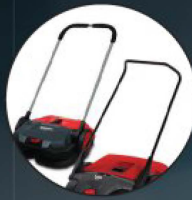

Proven system with improved technology

Starmix sweepers are characterized by a very easy handling and high quality. With the unique disc brush system dirt is not simply pushed in front of the sweeper but directly into the dirt container. The turbo sweeping system with an additional brush picks up dirt twice.

iSweep: Thanks to the new form-fitting construction and the use of new self-lubricating sliding materials the reliability and durability of the driving clutch will be increased significantly. There is no chance for dust, dirt or wetness!

Push handle
ergonomic or with handle bowls.*