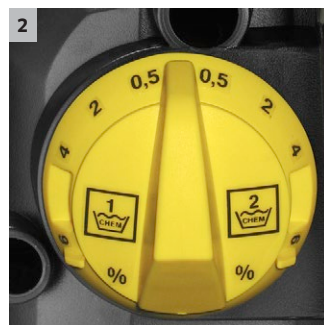

1 Save energy and time: EASY!Force high-pressure guns and EASY!Lock quick-release locks.

- At last – work without getting tired: the EASY!Force high-pressure gun.
- EASY!Lock quick-release locks: durable and robust. And five times faster than screws.

2 CHEM switch

- For accurate and variable cleaning agent dosing.
- 2-way dosing valve for cleaning agent changeover.

3 Powerful and durable

- Air-water-cooled electric motors for intensive use.
- 4-pole low-speed electric motor.

4 Outstanding mobility

- Large wheels for uneven surfaces.
- Upright design for easy, ergonomic transport.

BOOK A FREE DEMO - +618 9249 8744