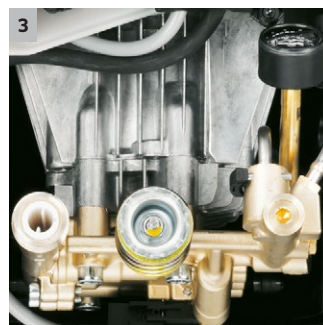

1 Save energy and time: EASY!Force high-pressure guns and EASY!Lock quick-release locks.

- At last – work without getting tired: the EASY!Force high-pressure gun.
- EASY!Lock quick-release locks: durable and robust. And five times faster than screws.

2 CHEM switch

- For accurate and variable cleaning agent dosing.
- 2-way dosing valve for cleaning agent changeover.

3 Powerful and durable

- Air-water-cooled electric motors for intensive use.
- 4-pole low-speed electric motor.

4 Outstanding mobility

- Large wheels for uneven surfaces.
- Upright design for easy, ergonomic transport.

BOOK A FREE DEMO - +618 9249 8744