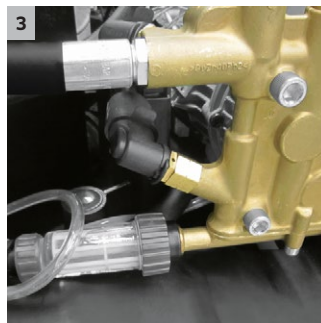

HDS 7/12-4 M EASY!

The HDS 7/12-4 M EASY!Force from Kärcher with electric motor, two cleaning agent tanks and service electronics is the ideal entry-level machine in the Middle class of hot water high-pressure cleaners.

Equipment

	20 + 10 l tank	Electronic service control with LED display	■
Trigger gun	EASY!Force Advanced	Two detergent tanks	■
High-pressure hose	m 20 / Longlife	Dry-running protection	■
Spray lance	mm 1050	Stainless steel heating coil	■
Power nozzle	■		
Servo Control	-		
ANTI!Twist	■		
Anti-twist system	-		
Cleaning agent, scale inhibitor and fuel tanks can be filled from outside	■		