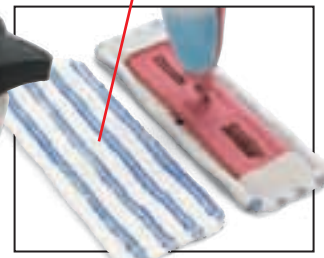

Henry/Hetty SprayMop *HM40*

Hand spray operation

Dispenser mounting

Clicks into place

NyloStripe Microfibre Mop Head

The Henry and Hetty Spraymops combine all the real advantages of Microfibre floor mops and can be used dry or wet, with or without cleaning agents or disinfectant. Their onboard liquid dispenser, foot or hand operated, ensures that the mop head can be maintained in a damp condition at all times allowing larger surfaces to be thoroughly cleaned without the use of a bucket.

This is genuinely floor maintenance taken into the 21st century with a single leap. With a full 40cm cleaning width you will never look back... and floors will never look better.

NyloStripe
Microfibre

Model	Bottle	Pad	Weight	Size
HM40	400ml	40cm	1Kg	1400mm