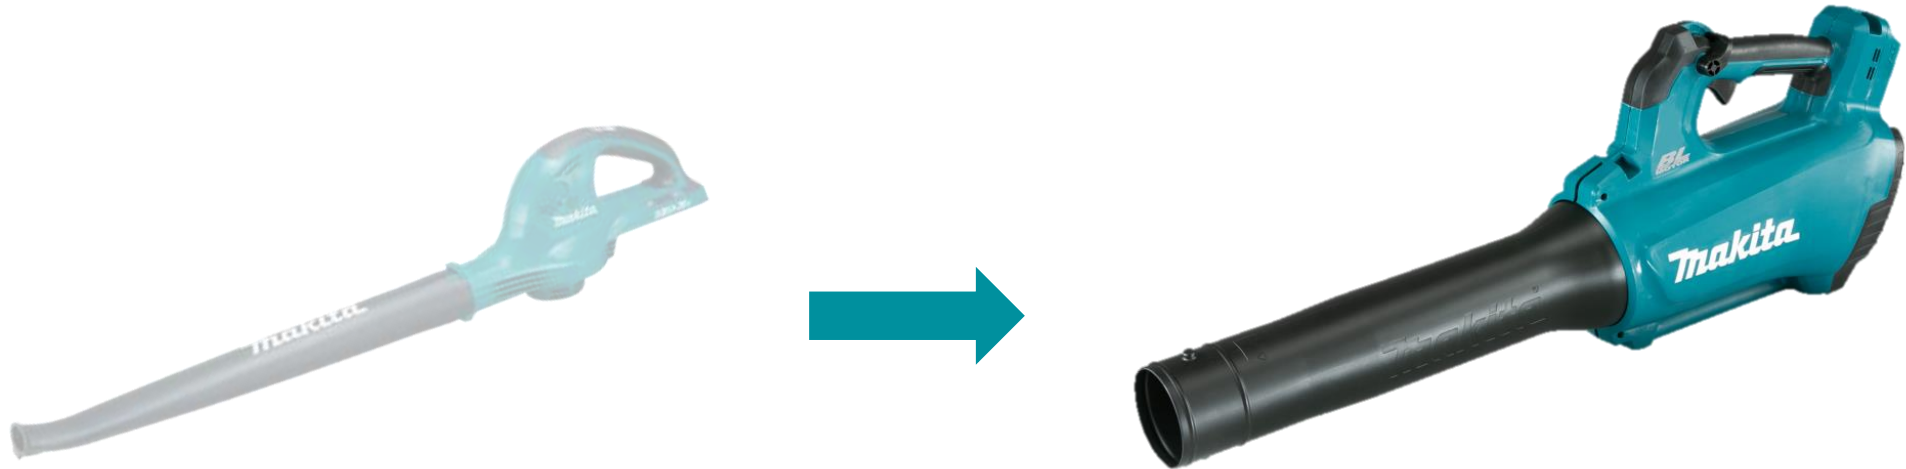

Makita

18V Brushless Blower

**Commercial
Cleaning
Equipment**
The Equipment Specialists

DUB184

Makita

WHEN POWER MEANS BUSINESS

When you choose Makita Outdoor Power Equipment, you choose to be part of something bigger. Our complete line up of cordless outdoor solutions will revolutionise the way you work - empowering you with over a century of knowledge and expertise in crafting the world's most reliable tools. With the support of the world's largest 18V cordless system, you can be sure our Power Garden range will get the job done and more - no petrol or cord needed.

Product Objectives

- Develop a cordless 18V Brushless blower to suit the needs of gardeners, maintenance staff, landscapers and the home user
- Design a powerful cordless blower that is lightweight and powerful enough to fulfil a variety of tasks
- DUB184 will replace DUB361

Product Specification Sheet

- **Cruise control with variable speed trigger** – allows you to set the desired air speed eliminating the need to continuously hold the trigger
- **Lightweight design** – weighing only 3kg the blower can comfortably be used for extended periods of time
- **Optimum grip to frame angle** – provides optimum nozzle to ground angle for efficient operation
- **18V Brushless Motor** – provides similar power to 18Vx2 unit with the convenience of only a single 18V battery
- **XPT** – provides increased resistance to moisture and dripping water for use in harsh outdoor environments

BOOK A FREE DEMONSTRATION +618 9249 8744

Ergonomics

Optimum grip to frame angle for comfortable operation

Convenience

Cruise control feature allows desired air speed to be set

Lightweight

Only weighs 3kg with a battery