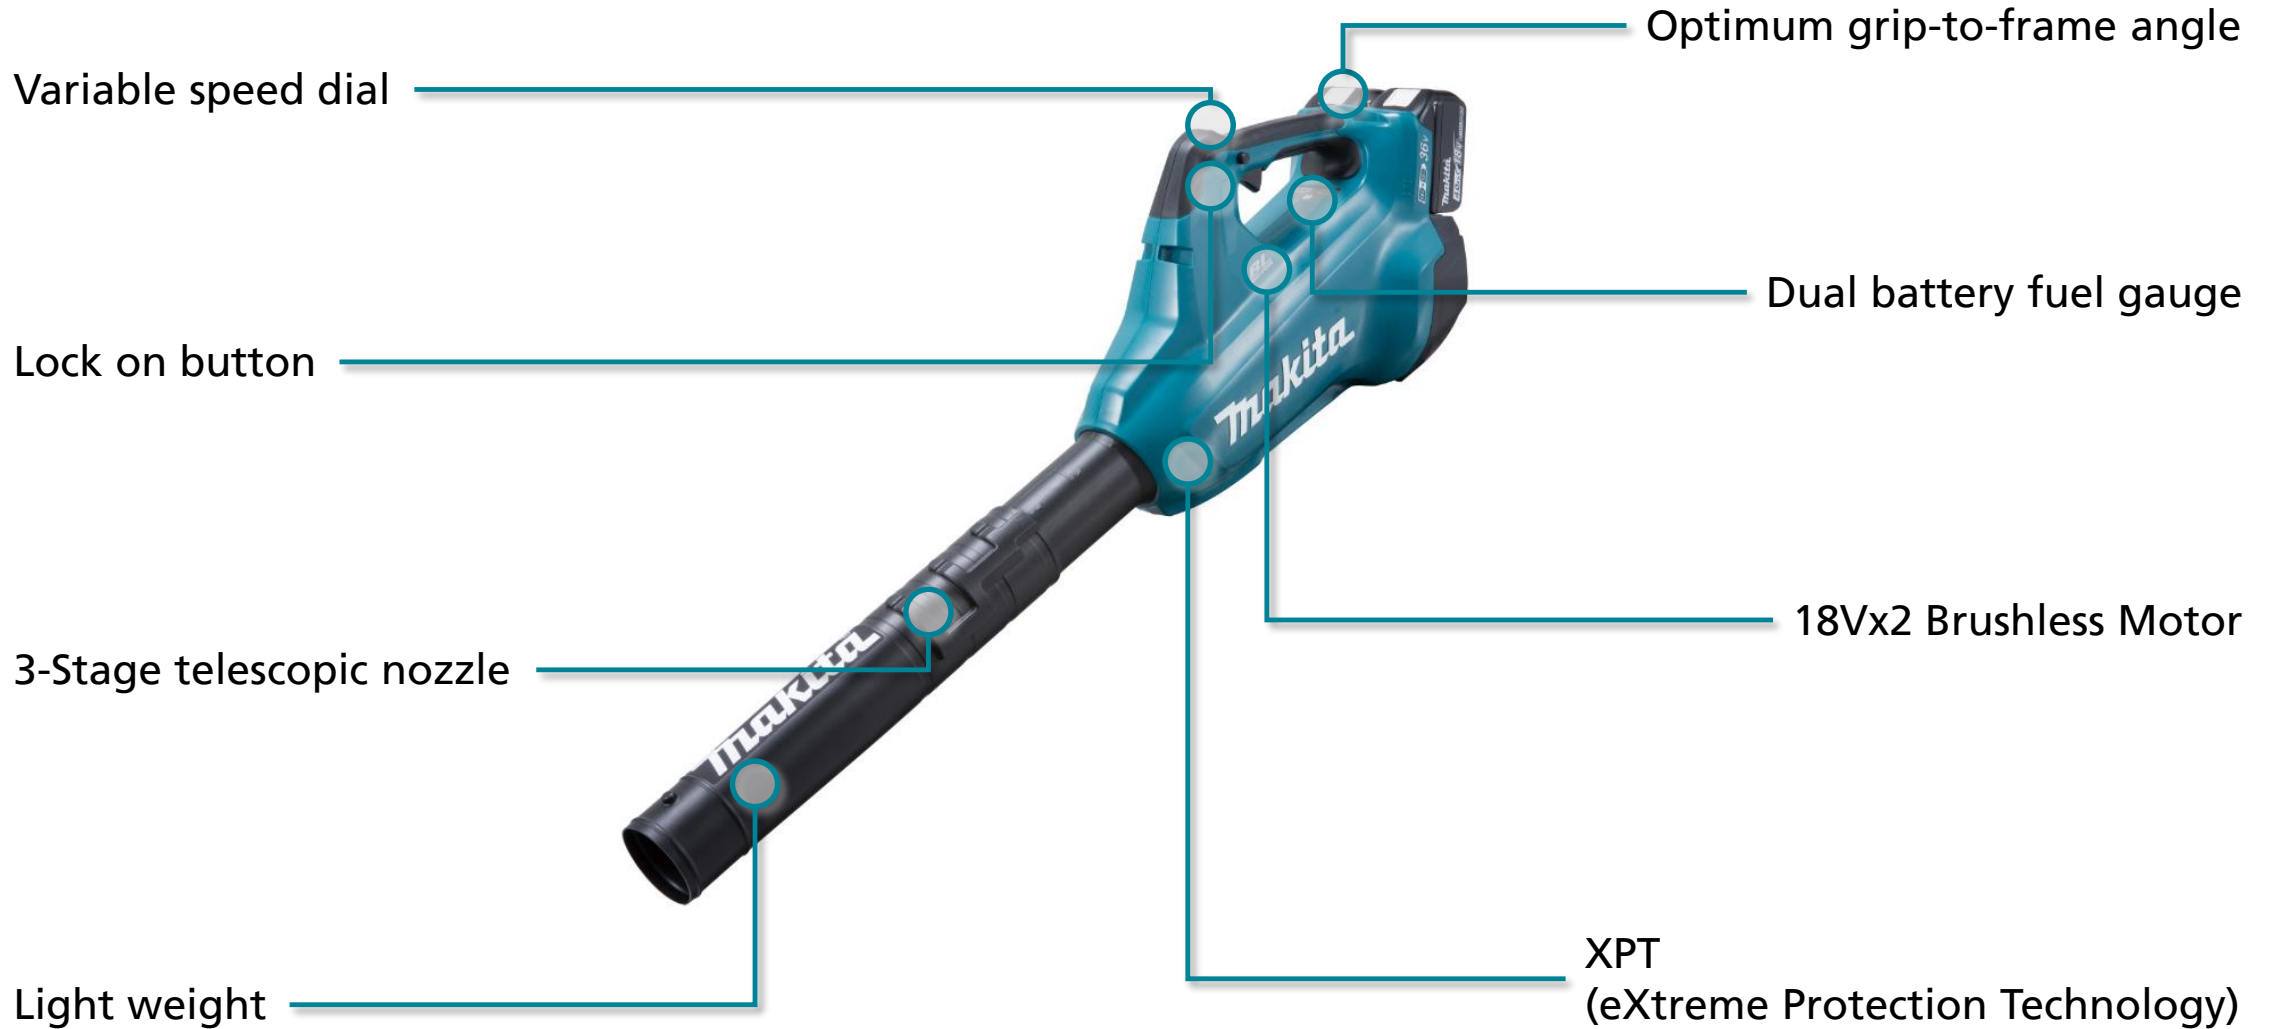

18V2 Brushless Turbo Blower

DUB362

18Vx2 18V + 18V 36V
BRUSHLESS

Product Objectives

- Develop a cordless 36V (18Vx2) blower to suit the needs of gardeners, maintenance staff, landscapers and the home user
- Provide a market leading cordless blower with petrol power performance

BOOK A FREE DEMONSTRATION +618 9249 8744

Product Overview

BOOK A FREE DEMONSTRATION +618 9249 8744

Product Specification Sheet

Noise	79.1dB
Max. air velocity	27-54m/sec
Max. air volume	6.9-13.4m ³ /min
No load speed	11,400 - 21,500rpm
Overall length	930mm
Skin weight	2.8kg
Weight (with battery)	4.0kg
Voltage	36V (18Vx2)

- **Variable Speed Control** – 6-stage air volume / velocity selection by dial with variable control by trigger in each range
- **Lock on button** – operable from either side, locks the trigger on so the trigger does not need to be held
- **3 stage telescopic nozzle** – with an adjustment range of 100mm
- **Lightweight design** – weighing only 4.0kg the blower can comfortably be used for extended periods of time
- **Optimum grip to frame angle** – provides optimum nozzle to ground angle for efficient sweeping operation
- **Dual battery fuel gauge** – indicates the power remaining in each battery
- **18Vx2 Brushless Motor** – 36V of power and runtime without leaving the 18V LXT platform
- **XPT** – provides increased resistance to moisture and dripping water for use in harsh outdoor environments

Performance

Max. air volume: 13.4 m³/min
Max. air speed: 194.4 km/h

Our Range

	DUB362	DUB361	DUB183	DUB182
				
Capacity: V	36 (18x2)	36 (18x2)	18V	18V
No Load Speed: rpm	21,500	17,000	18,000	18,000
Max. air volume: m ³ /min	13.4	4.4	0.043	2.6
Max. air velocity: m/sec (km/h)	54 (194.4)	93 (334.8)	52 (187)	52 (187)
Vibration: m/sec ²	0.3	1.2	2.5	2.5
Noise: dB	79.1	96	95	95
Skin Weight	2.8kg	1.9kg	1.1kg	1.2kg
Weight with (6.0Ah battery)	4.0kg	3.1kg	1.7kg	1.8kg