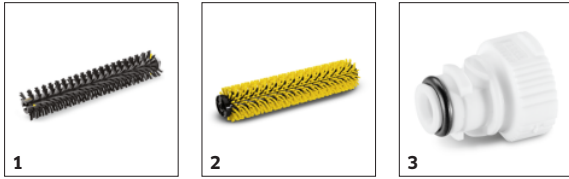

ACCESSORIES FOR BRS 43/500 C

	Order no.	Description	
ROLLER BRUSHES			
Roller brush, 430 mm	1 8.640-259.0	Standard, 2 required.	■
	2 8.629-774.0	For wool.	□
CARPET CLEANERS			
Other accessories			
Replacement Jet, BRS 43/500 C	3 8.601-255.0	The spray nozzle for replacing the BRS 43/500 C allows for an even application of the cleaning water.	■

■ Included in the scope of supply. □ Available accessories.