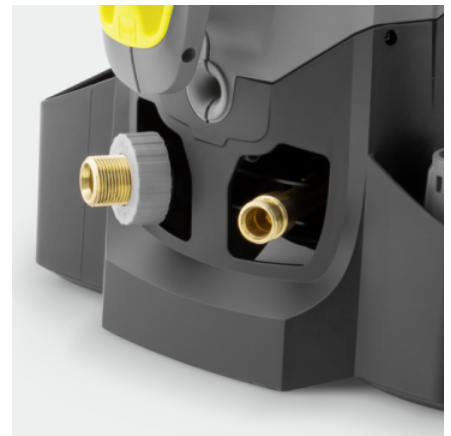

Quality

- The automatic pressure relief protects the components and extends the service life of the machine.
- High-quality brass cylinder head.
- Large, easy-to-reach water fine filter for protecting the pump against dirt particles in the water.