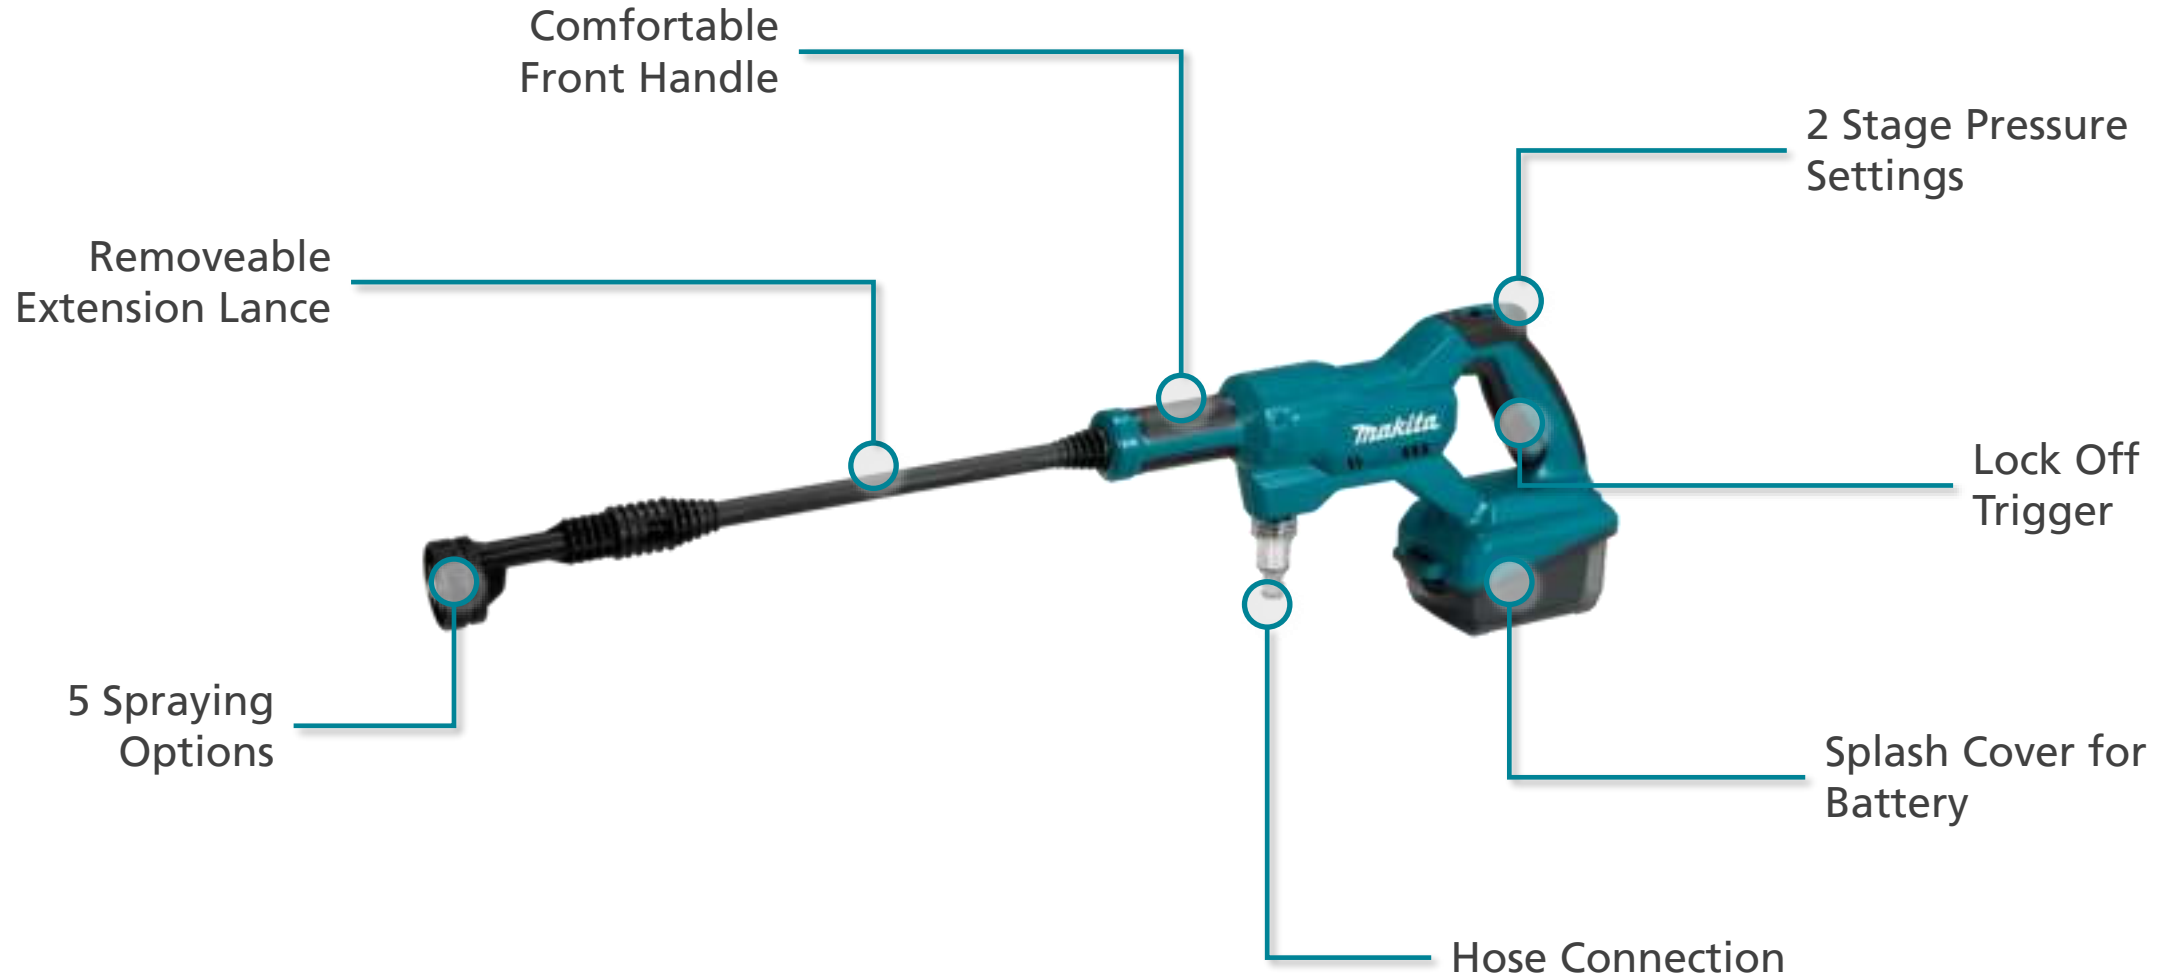

Product Overview