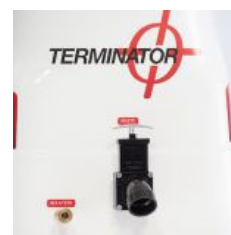

Terminator

OVERVIEW

When you want a compact carpet extraction machine specifically designed for smaller areas and upholstery, you can rely on Polivac's decade of experience in carpet extraction technology.

The terminator is a portable and compact carpet extraction machine that fits into the back of most station wagons. Ideal for small scale carpet cleaning and flood recovery.

All-Australian designed and built. Parts available all over Australia with over 120 distributors. Warranty – 1 year on motor and parts. 3 years on body.

SPECIFICATIONS LIST

VACUUM SYSTEM	2 X 1100 watt 2 stage suspension-mounted bypass vac motors
PUMP	220 psi, 240 volts electric diaphragm pump
BODY	Fiberglass with aluminum frame
WHEELS	4 lockable castor wheels
HANDLES	Easy grip stainless steel
SWITCHES	Push - button illuminating
LEAD	20 metre, heavy-duty, flexible, safety rubber
CAPACITIES	Solution tank: 50 Litres / Recovery tank: 20 Litres
STANDARD INCLUSIONS	5m solution hose. 5m vacuum hose. 2 jet wand, 30 cm spray system
OPTIONAL	10m hose
WEIGHT	34kg
DIMENSIONS	740mm x 580mm x 800mm
WARRANTY	1 year on motors and parts. 3 years on body

BENEFITS & FEATURES

CLEAR DOME - A POWERFUL DEMONSTRATION OF TERMINATOR'S EXTRACTION POWER

Get a clear picture of the solution pickup ...and all the grit and grime being removed. Perfect for showing Clients how thoroughly their carpet is being cleaned.

FIBREGLASS BODY AND ALUMINIUM FRAME – ULTRA STRONG, LIGHTWEIGHT

Rounded design 'Euro-style' fibreglass body ensures reduced risk of damage to furniture and fittings. Durability 'plus' with Terminator's aluminium frame.

CONTACT US

The Experts in Cleaning Equipment

+61 9249 8744

ccequipment.com.au

info@ccequipment.com.au